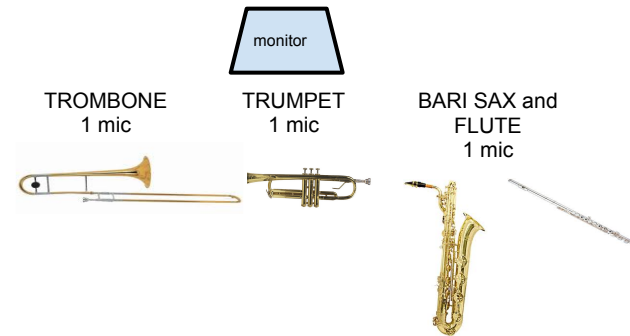

Questions to: Paul or Meg
Paul@BazillionSongs.com 630-715-3936
Meg@BazillionSongs.com 773-531-7234

www.tropixplosion.com