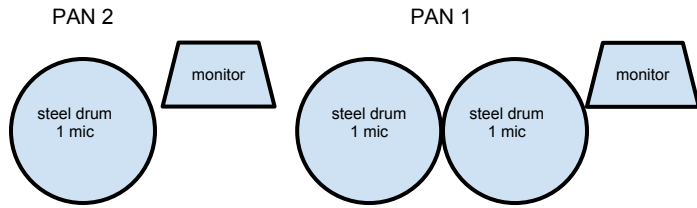

Tropixplosion! Stage Plot - 9pc band

Front of stage

BASS & BACKING
VOCAL

DI for bass

1 vocal mic

DRUM SET

5 drums - 5 mics

1 overhead