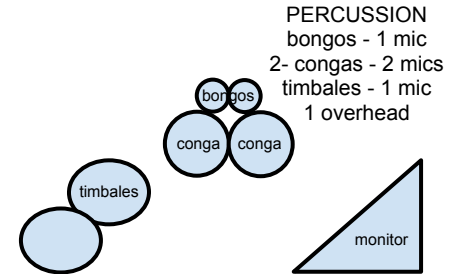

Tropixplosion! Stage Plot - 9pc band

Front of stage

BASS & BACKING
VOCAL

DI for bass

1 vocal mic

DRUM SET

5 drums - 5 mics

1 overhead